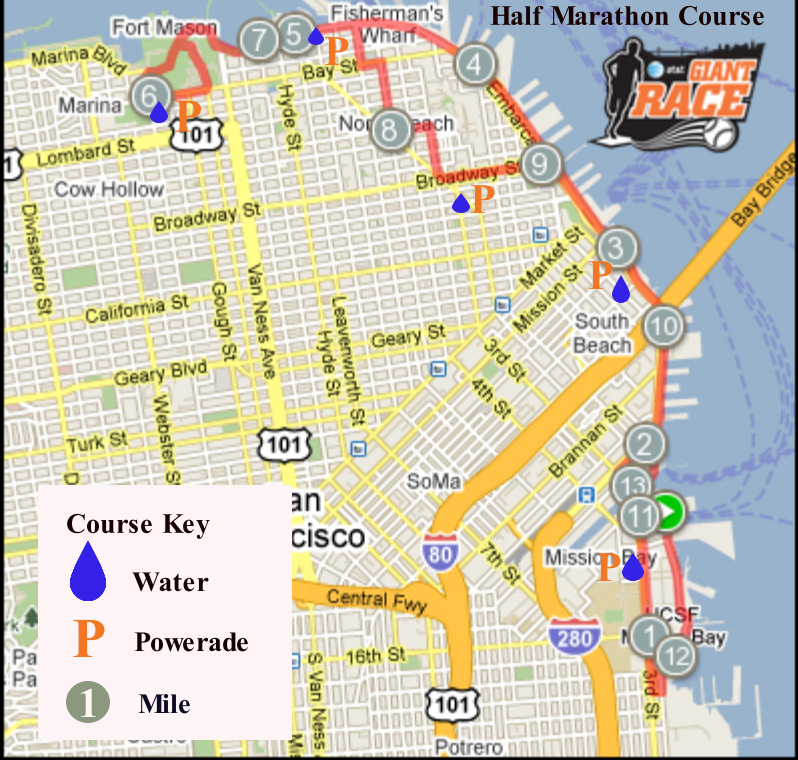

The AT&T Giant Race Half Marathon Course

Course Key

Water

Powerade

Mile